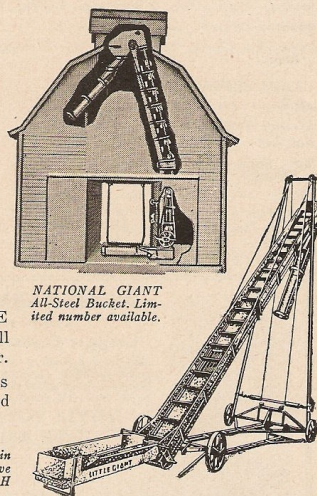

For 1946

All models of LITTLE GIANT elevators will be available this year. Ample repair parts stocks at jobbers and transfer points.

LITTLE GIANT Double Chain All-Steel Portable. Exclusive double-trussing THROUGH joints from head to boot.